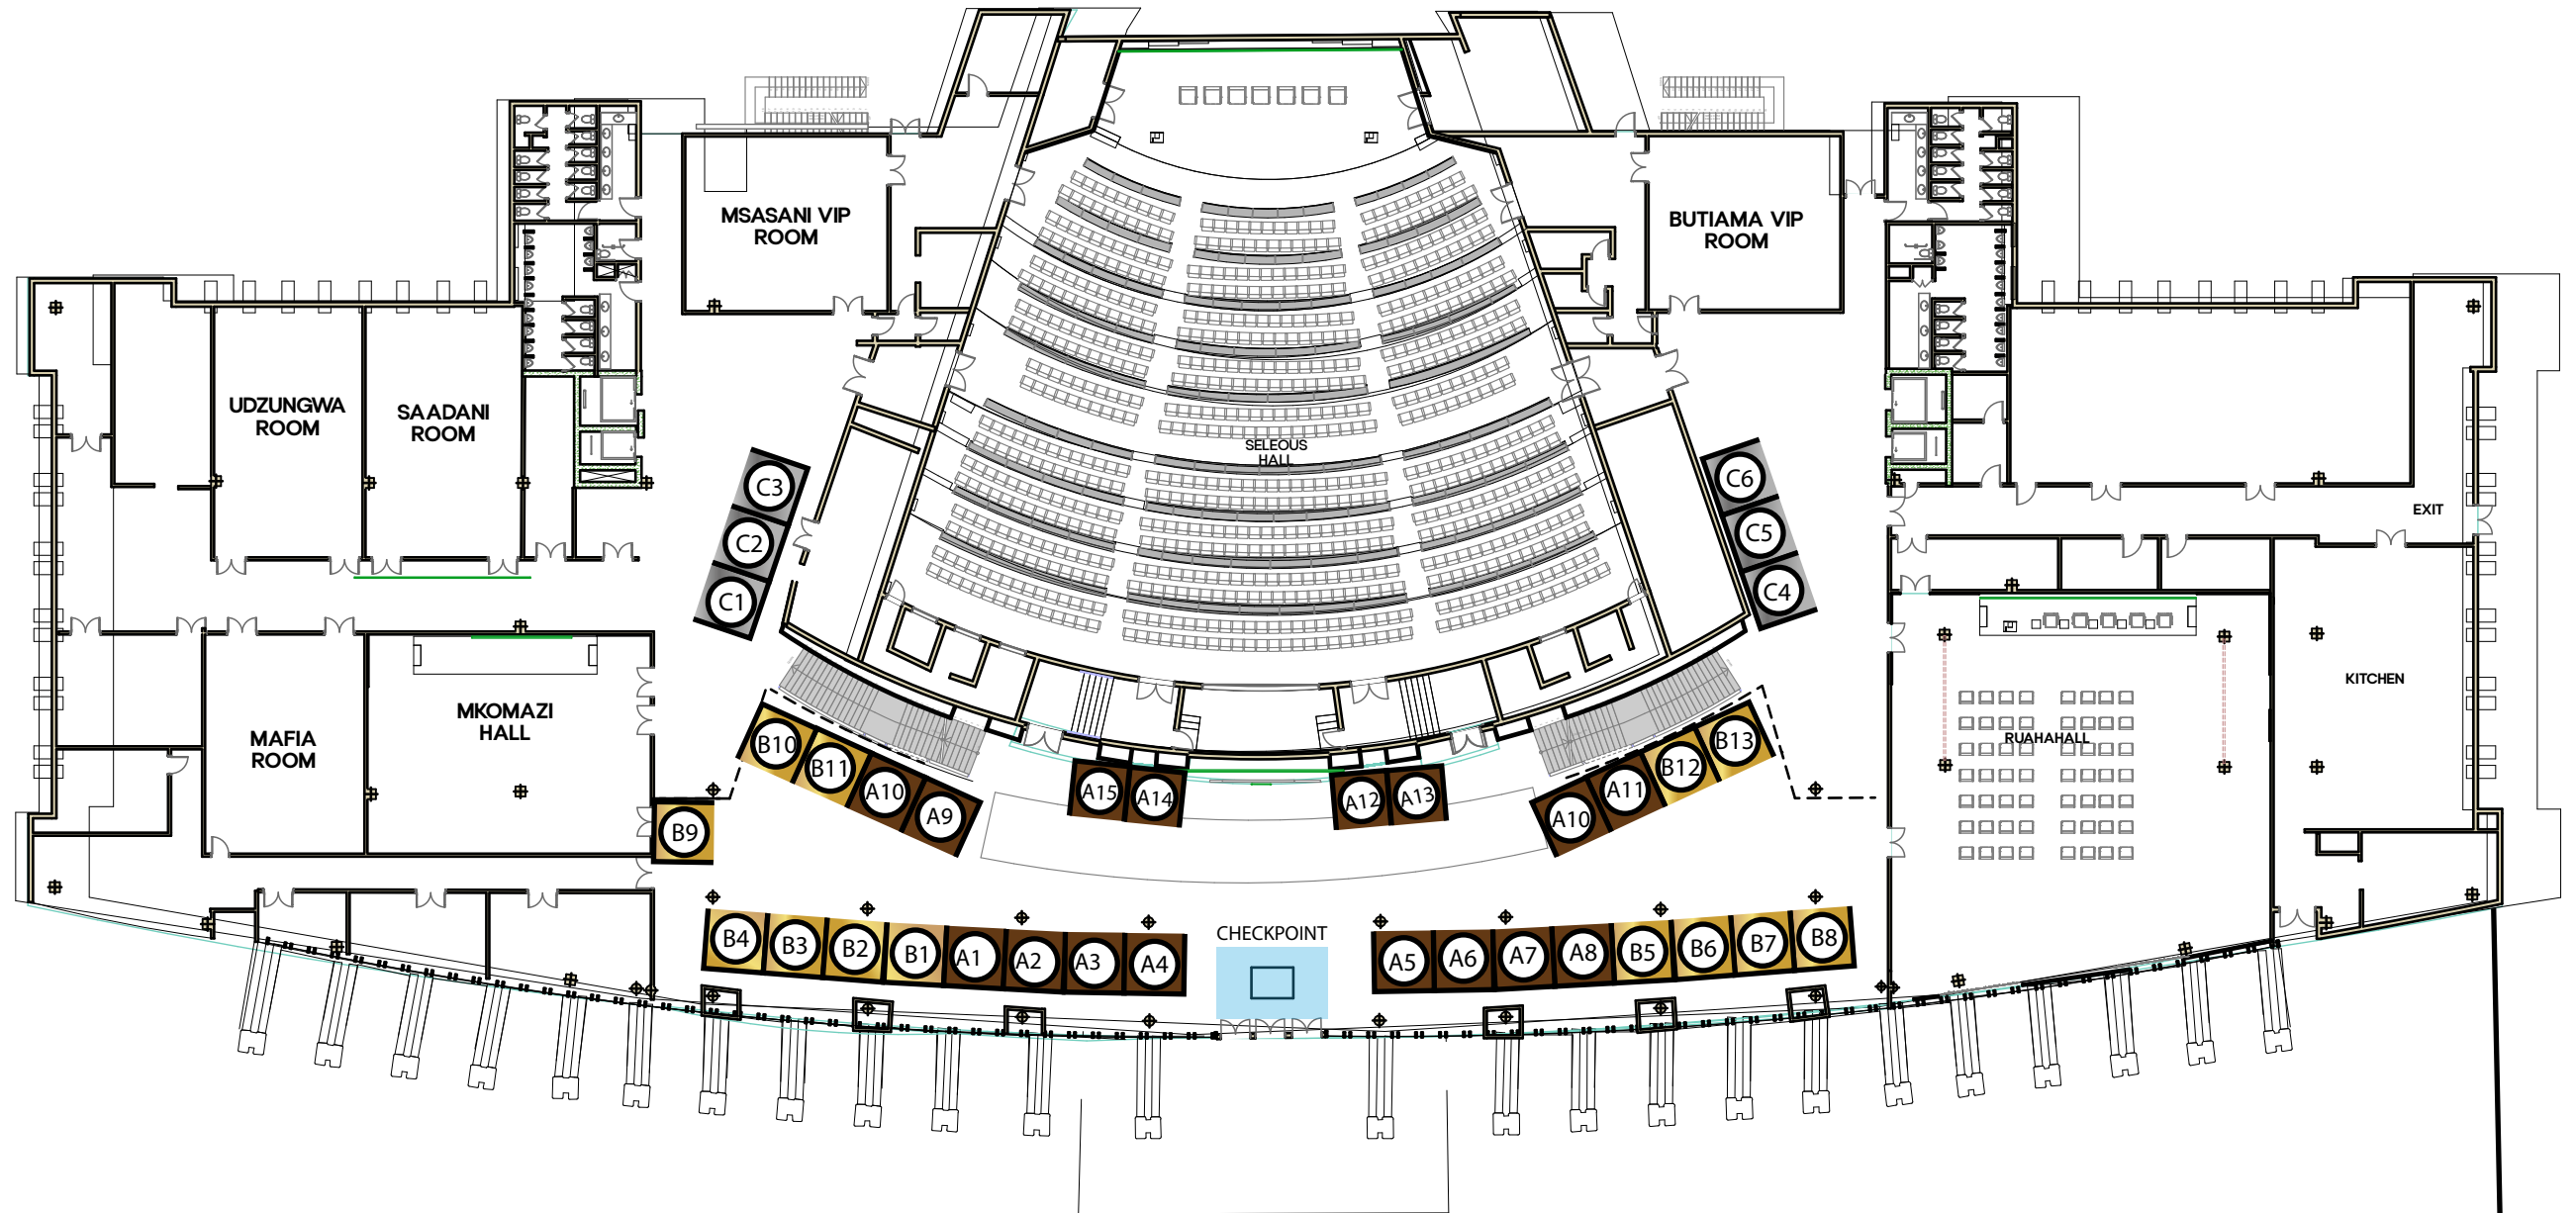

Ground Floor

# Women Parliamentary Conference, 2026

Location : Julius Nyerere International Convention Centre (JNICC)

PARKING

PARKING

ENTRANCE

CHECKPOINT

EXIT

REGISTRATION AREA